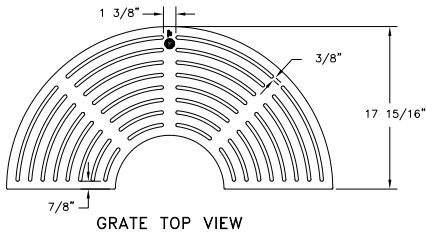

V8943 36" Round Tree Grate Set with 12" Diameter Tree Opening

48943001

V8943 Tree Grate

48943030

Quantity: 2

Product Number

48943030

Design Features

- -Materials
  Gray Iron (CL35B)
- -Design Load
  Non-Traffic
- -Open Area
  n/a
- -Coating
  Undipped
- -√ Designates Machined Surface

Certification

- -ASTM A48
- -ADA
- -Country of Origin: USA

Drawing Revision

Disclaimer

Contact

800 626 4653
ejco.com

Disclaimer

Weight (lbs./kg), dimensions (inches/mm) and drawings provided for your guidance. We reserve the right to modify specifications without prior notices

CONFIDENTIAL: This drawing is the property of EJ GROUP, Inc., and embodies confidential information, registered marks, patents, trade secret information, and/or know how that is the property of EJ GROUP, Inc. Copyright © 2014 EJ GROUP, Inc. All rights reserved