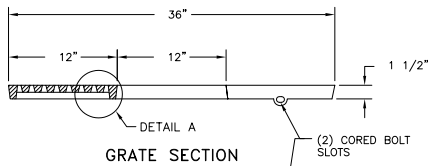

V8943 36" Round Tree Grate Set with 12" Diameter Tree Opening

48943001

V8943 Tree Grate

48943030

Quantity: 2

Product Number

48943030

Design Features

- -Materials
  Gray Iron (CL35B)
- -Design Load
  Non-Traffic
- -Open Area
  n/a
- -Coating
  Undipped
- -√ Designates Machined Surface

Certification

- -ASTM A48
- -ADA
- -Country of Origin: USA

Drawing Revision

Disclaimer

Contact

800 626 4653
ejco.com

Disclaimer

Weight (lbs./kg), dimensions (inches/mm) and drawings provided for your guidance. We reserve the right to modify specifications without prior notices

CONFIDENTIAL: This drawing is the property of EJ GROUP, Inc., and embodies confidential information, registered marks, patents, trade secret information, and/or know how that is the property of EJ GROUP, Inc. Copyright © 2014 EJ GROUP, Inc. All rights reserved