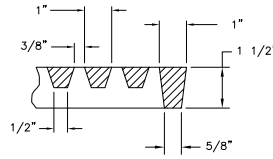

V8943 Tree Grate

48943030

Quantity: 2

Product Number

48943030

Design Features

- -Materials
  Gray Iron (CL35B)
- -Design Load
  Non-Traffic
- -Open Area
  n/a
- -Coating
  Undipped
- -√ Designates Machined Surface

Certification

- -ASTM A48
- -ADA
- -Country of Origin: USA

Drawing Revision

Disclaimer

Contact

800 626 4653
ejco.com

Disclaimer

Weight (lbs./kg), dimensions (inches/mm) and drawings provided for your guidance. We reserve the right to modify specifications without prior notices

CONFIDENTIAL: This drawing is the property of EJ GROUP, Inc., and embodies confidential information, registered marks, patents, trade secret information, and/or know how that is the property of EJ GROUP, Inc. Copyright © 2014 EJ GROUP, Inc. All rights reserved